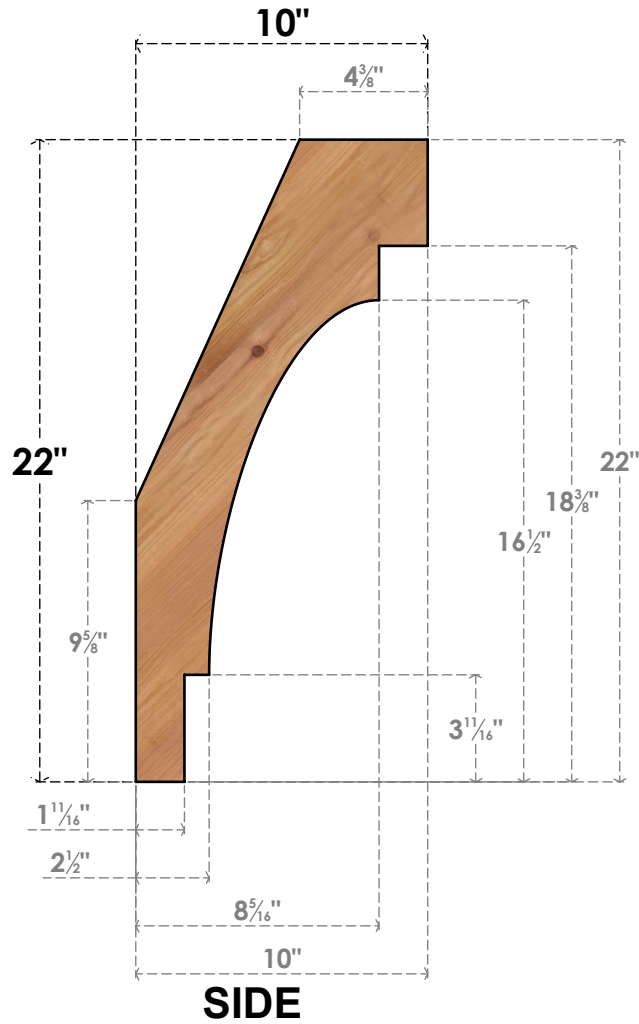

BRC06X10X22MRC00SWR

5 1/2"W X 10"D X 22"H MERCED SMOOTH BRACE, WESTERN RED CEDAR

EKENA MILLWORK
 2300 WEST MAIN ST.
 CLARKSVILLE, TX 75426
 TOLL FREE: 866-607-0453
 WWW.EKENAMILLWORK.COM

NOTES

1. INSTALLATION TO BE COMPLETED IN ACCORDANCE WITH MANUFACTURER'S SPECIFICATIONS.
2. DRAWING MAY NOT BE TO SCALE
3. THIS DRAWING IS INTENDED FOR DESIGN AND PLANNING PURPOSES ONLY.
4. ALL INFORMATION CONTAINED HEREIN WAS CURRENT AT THE TIME OF DEVELOPMENT BUT MUST BE REVIEWED AND APPROVED BY THE PRODUCT MANUFACTURER TO BE CONSIDERED ACCURATE.
5. PRODUCTS ARE NOT KILN DRIED. THIS ITEM IS UNIQUE AND WILL CONTAIN THE NATURAL VARIATIONS THAT THE WOOD SPECIES OFFERS. THIS MAY RESULT IN VARIATIONS UP TO 1/4"