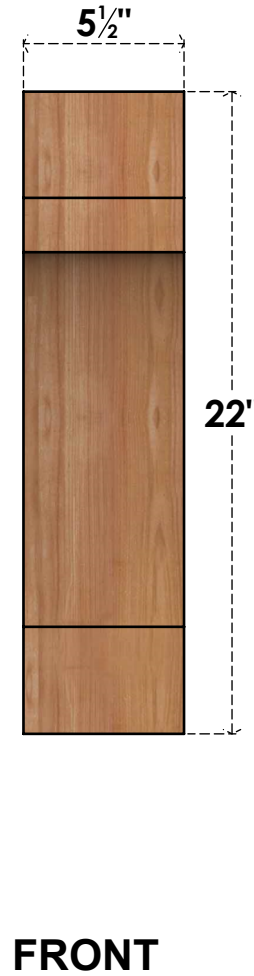

BRC06X10X22MRC00SWR

5 1/2"W X 10"D X 22"H MERCED SMOOTH BRACE, WESTERN RED CEDAR

EKENA MILLWORK
 2300 WEST MAIN ST.
 CLARKSVILLE, TX 75426
 TOLL FREE: 866-607-0453
 WWW.EKENAMILLWORK.COM

NOTES

1. INSTALLATION TO BE COMPLETED IN ACCORDANCE WITH MANUFACTURER'S SPECIFICATIONS.
2. DRAWING MAY NOT BE TO SCALE
3. THIS DRAWING IS INTENDED FOR DESIGN AND PLANNING PURPOSES ONLY.
4. ALL INFORMATION CONTAINED HEREIN WAS CURRENT AT THE TIME OF DEVELOPMENT BUT MUST BE REVIEWED AND APPROVED BY THE PRODUCT MANUFACTURER TO BE CONSIDERED ACCURATE.
5. PRODUCTS ARE NOT KILN DRIED. THIS ITEM IS UNIQUE AND WILL CONTAIN THE NATURAL VARIATIONS THAT THE WOOD SPECIES OFFERS. THIS MAY RESULT IN VARIATIONS UP TO 1/4"